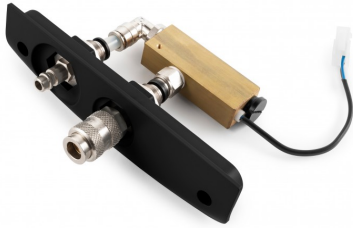

KIT - COMBI: RACCORD PNEUMATIQUE

Code d'article: 6689163

Caractéristiques

Pour type:

WDA 40 L TOOL PRO, WDA 40 L
AS TOOL PRO, WDA 40 M AS
TOOL PRO, WDA 40 H AS TOOL
PRO